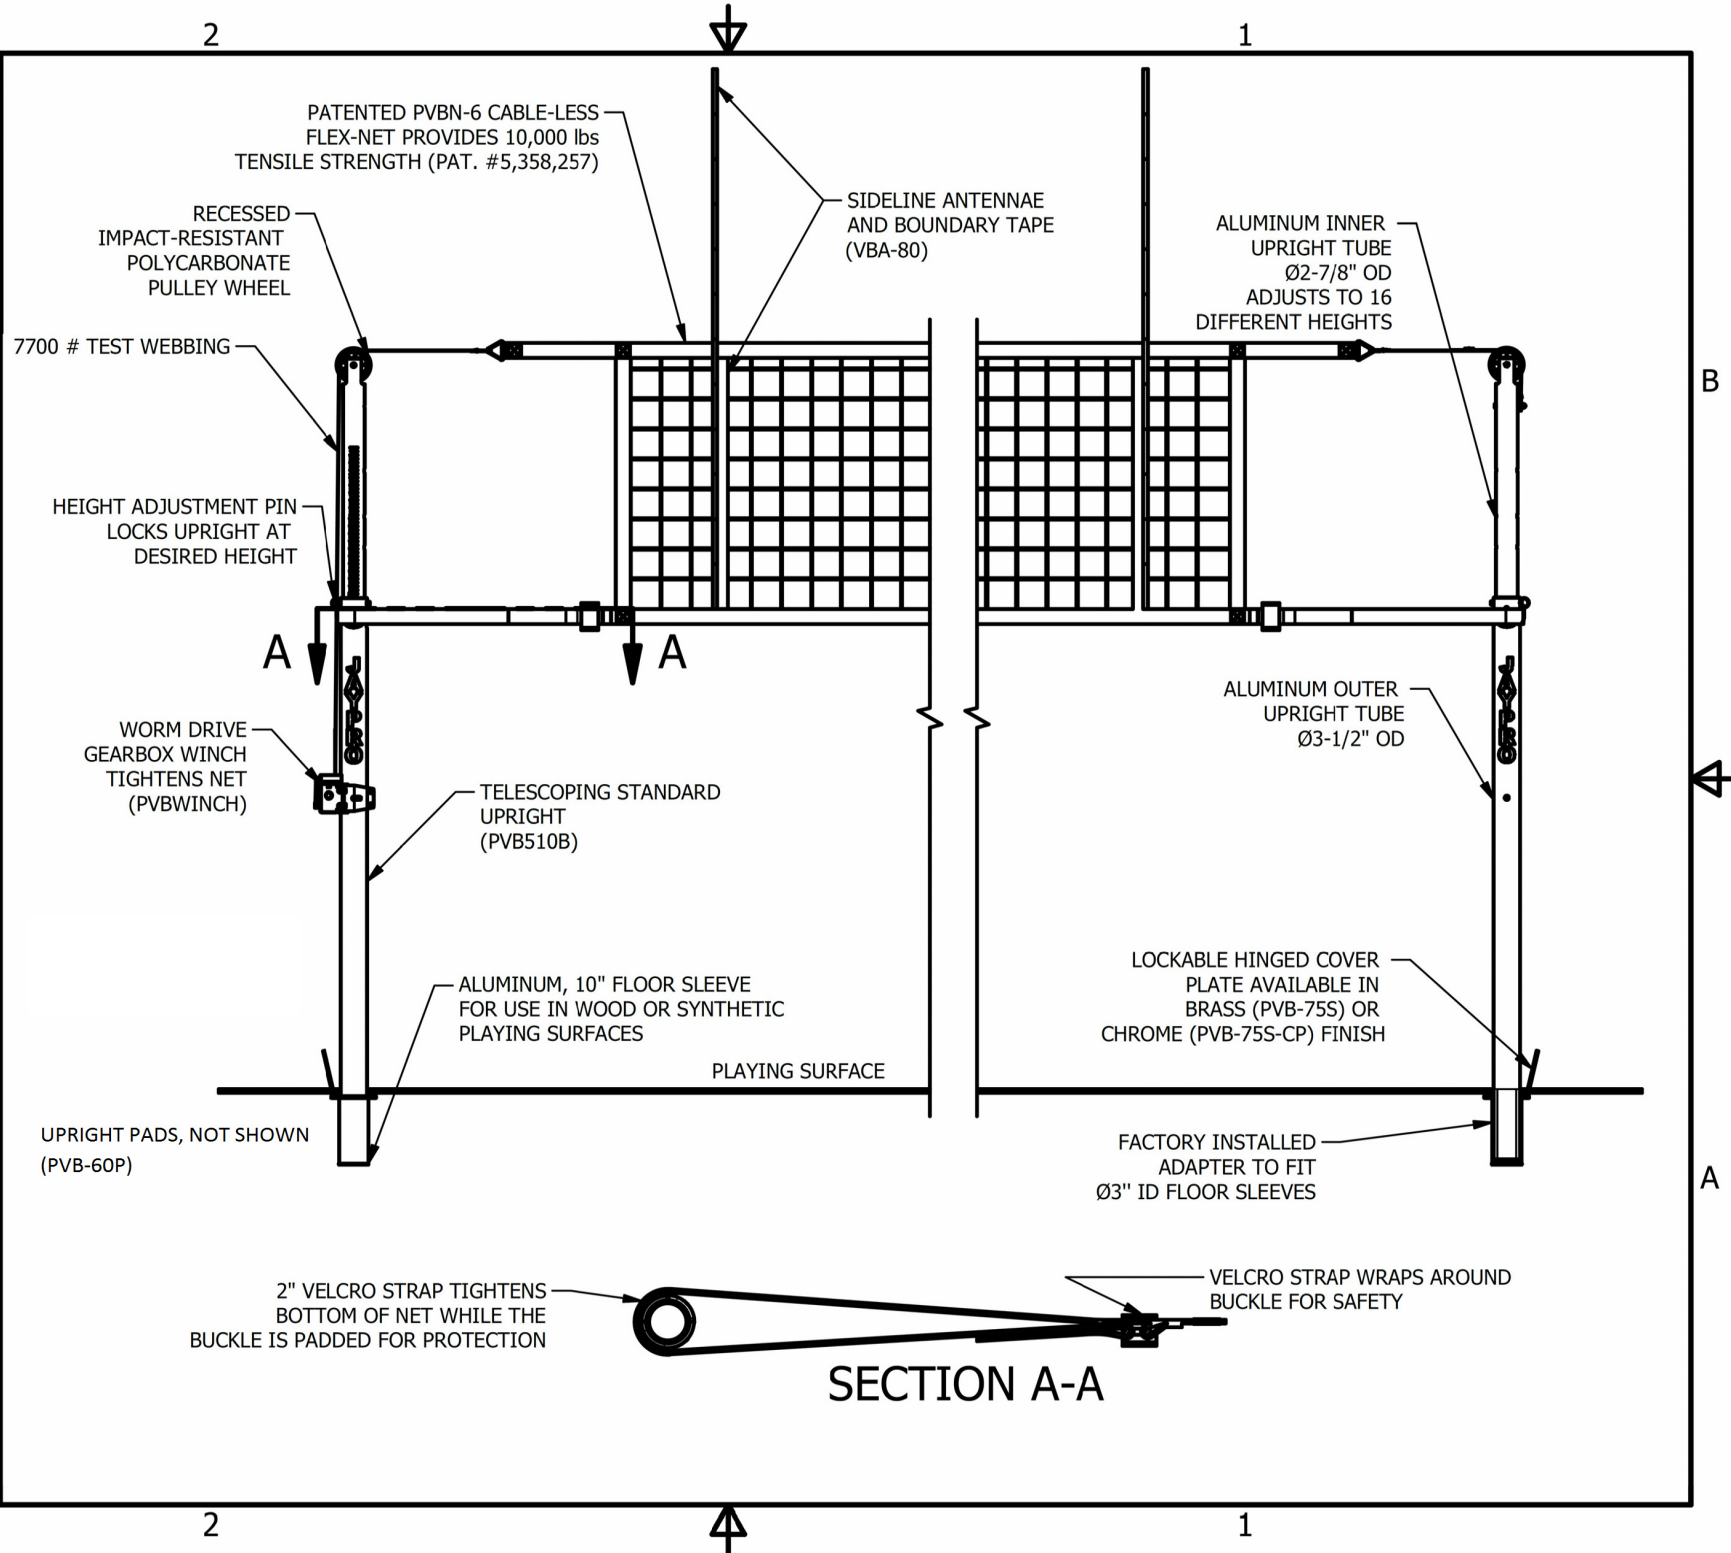

REV	DESCRIPTION	DATE	INIT
A	UPDATE TEXT	2/4/14	MT

SPECSHEET

PVB 4500

Featherlite Collegiate Net System
For 3" Sleeves, Height Adjustable
Aluminum Volleyball Upright

THIS PRINT IS THE PROPERTY OF JAYPRO SPORTS, LLC. AND MAY NOT BE REPRODUCED WITHOUT WRITTEN PERMISSION

JAYPRO MODEL PVB-4500

“Featherlite Collegiate Net System” **DELUXE 3-1/2” DIAMETER ALUMINUM HEIGHT ADJUSTABLE** **VOLLEYBALL SYSTEM, FOR 3” SLEEVES**

System shall consist of two uprights and one winch and shall be supplied fully assembled. Uprights are intended to fit snugly into 3” ID x 10” deep rigid aluminum floor sleeves (Model #: PVB-70S/PVB-70S-CP).

Two piece telescoping uprights shall provide 16 individual net height settings from 6’6” to 8’2” by means of an attached positive locking stop pin. No field assembly required upon receipt. Lower section of upright shall be constructed of 3-1/2” OD x 0.300” wall aluminum tube with a durable black finish. Upper section shall be constructed of 2-7/8” OD x 0.203” wall aluminum tube with 4” diameter pulley to accommodate the net tensioning straps. Anchor strap shall be adjustable and winch strap shall be long enough to readily adapt to varying sleeve installation widths.

Lower upright section shall have a molded composite foot to protect the finished floor during transportation, storage, and installation of standards.

Tensioning winch shall have an internal worm gear construction with an effective 10:1 turn ratio to eliminate snap-back and shall be completely enclosed with a welded steel cover. The winch shall be furnished with folding handle. Winch will have 1-1/2” wide high tensile strength (7700#) nylon strap with sewn snap buckle for complete cable-less design. Winch is located on outside of post for added player safety.