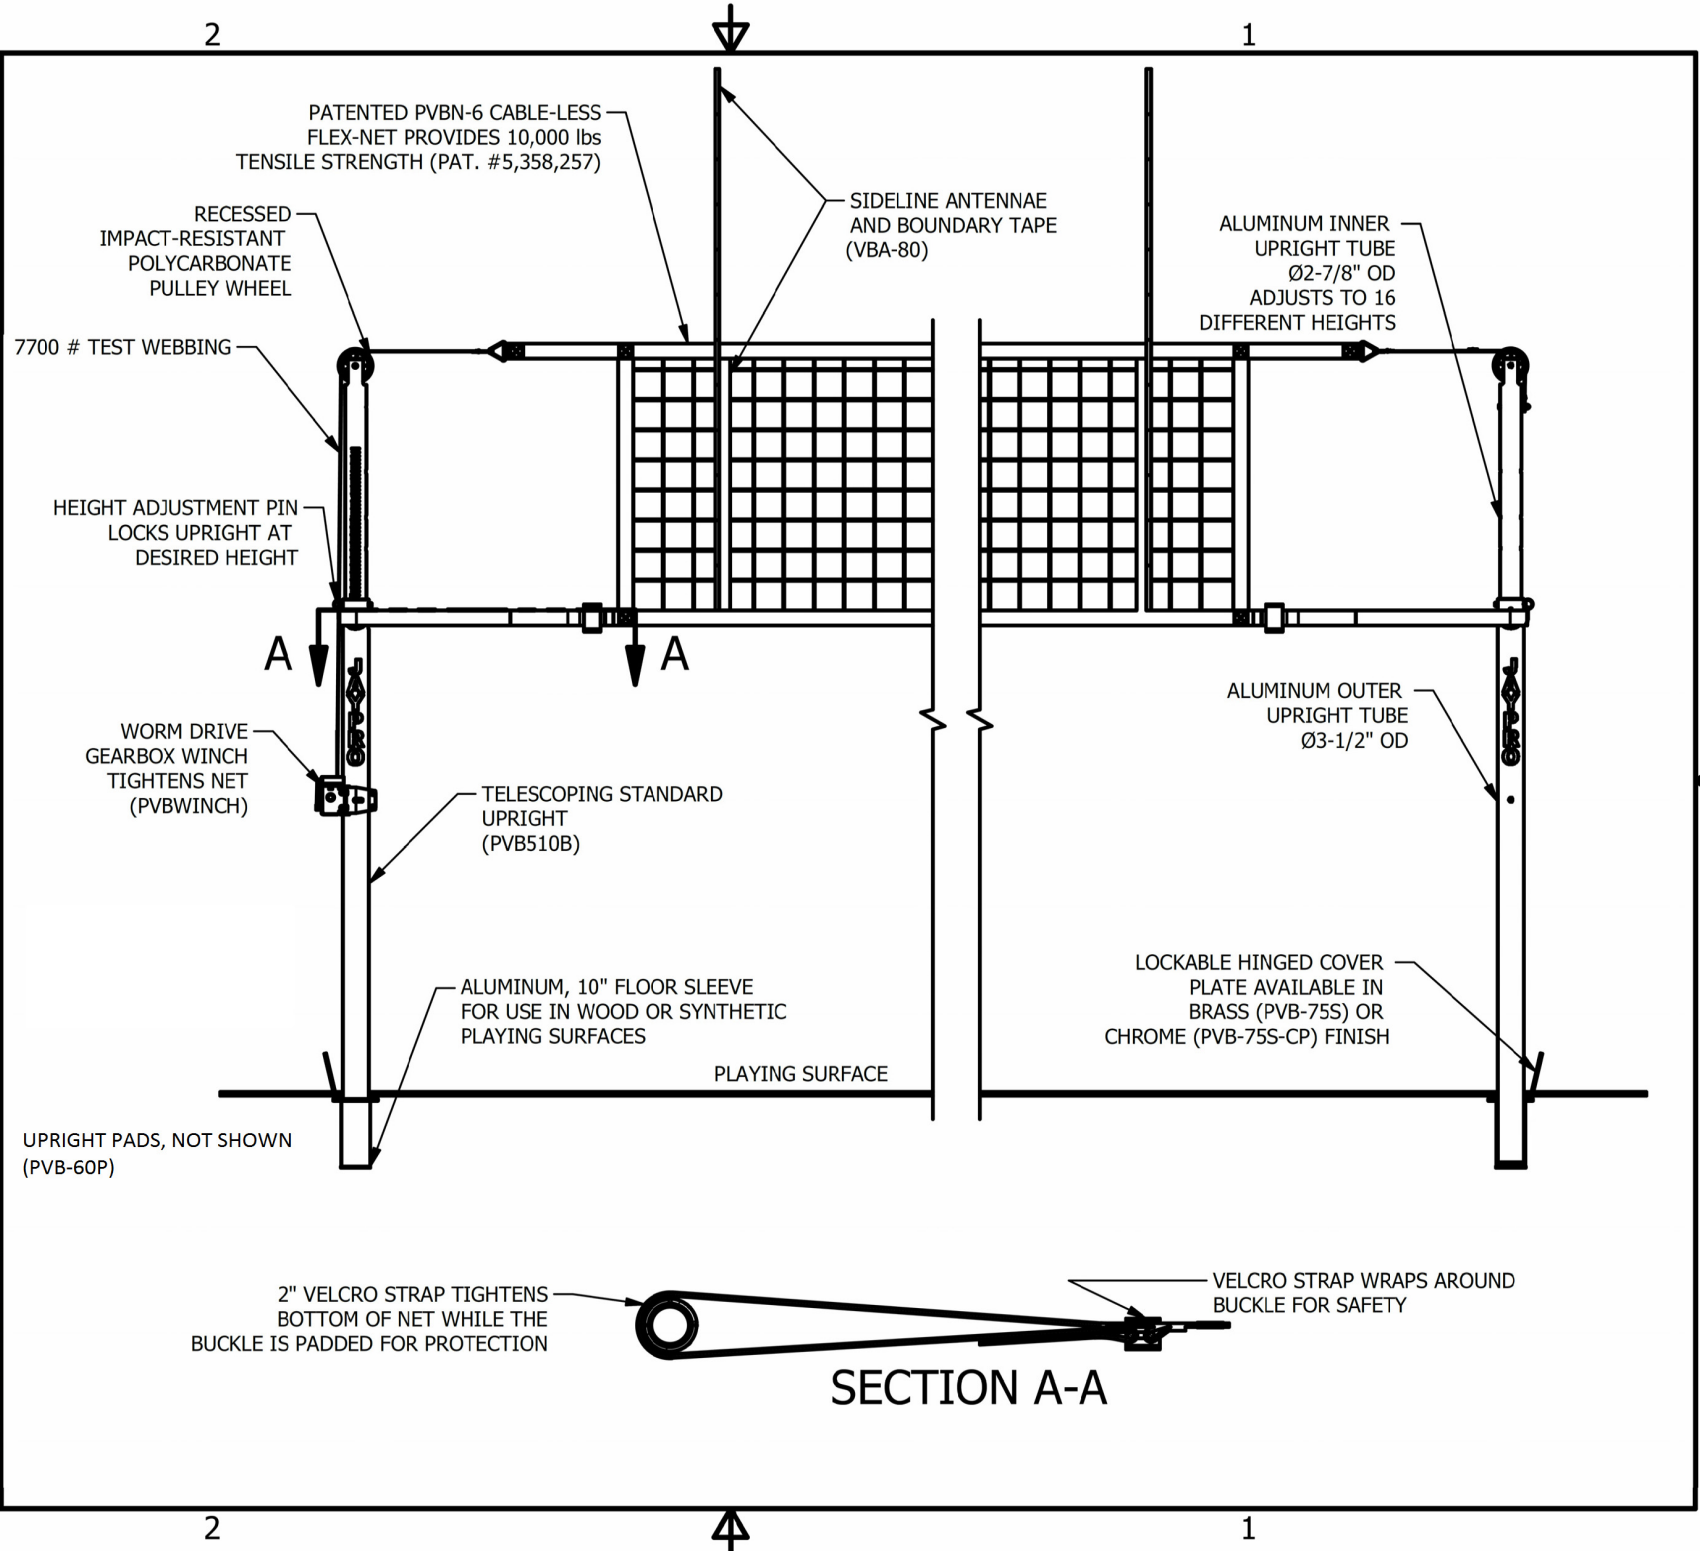

REV	DESCRIPTION	DATE	INT
A	CHANGED LOGO	2/14/14	INT

**SPECSHEET**

**PVB 5000**

Featherlite Collegiate Net System  
Deluxe 3-1/2" Height Adjustable  
Aluminum Volleyball Upright

THIS PRINT IS THE PROPERTY OF JAYPRO SPORTS, LLC  
AND MAY NOT BE REPRODUCED WITHOUT WRITTEN PERMISSION

2" VELCRO STRAP TIGHTENS BOTTOM OF NET WHILE THE BUCKLE IS PADDED FOR PROTECTION

VELCRO STRAP WRAPS AROUND BUCKLE FOR SAFETY

**SECTION A-A**

## **“Featherlite Collegiate Net System”** **DELUXE 3-1/2” DIAMETER ALUMINUM HEIGHT ADJUSTABLE** **VOLLEYBALL SYSTEM**

System shall consist of two uprights and one winch and shall be supplied fully assembled. Uprights are intended to fit snugly into 3.575” ID x 10” deep rigid aluminum floor sleeves (model #: PVB-75S/PVB-75S-CP).

Two piece telescoping uprights shall provide 16 individual net height settings from 6’6” to 8’2” by means of an attached positive locking stop pin. No field assembly required upon receipt. Lower section of upright shall be constructed of 3-1/2” OD x 0.300” wall aluminum tube with a durable black finish. Upper section shall be constructed of 2-7/8” OD x 0.203” wall aluminum tube with 4” diameter pulley to accommodate the net tensioning straps. Anchor strap shall be adjustable and winch strap shall be long enough to readily adapt to varying sleeve installation widths.